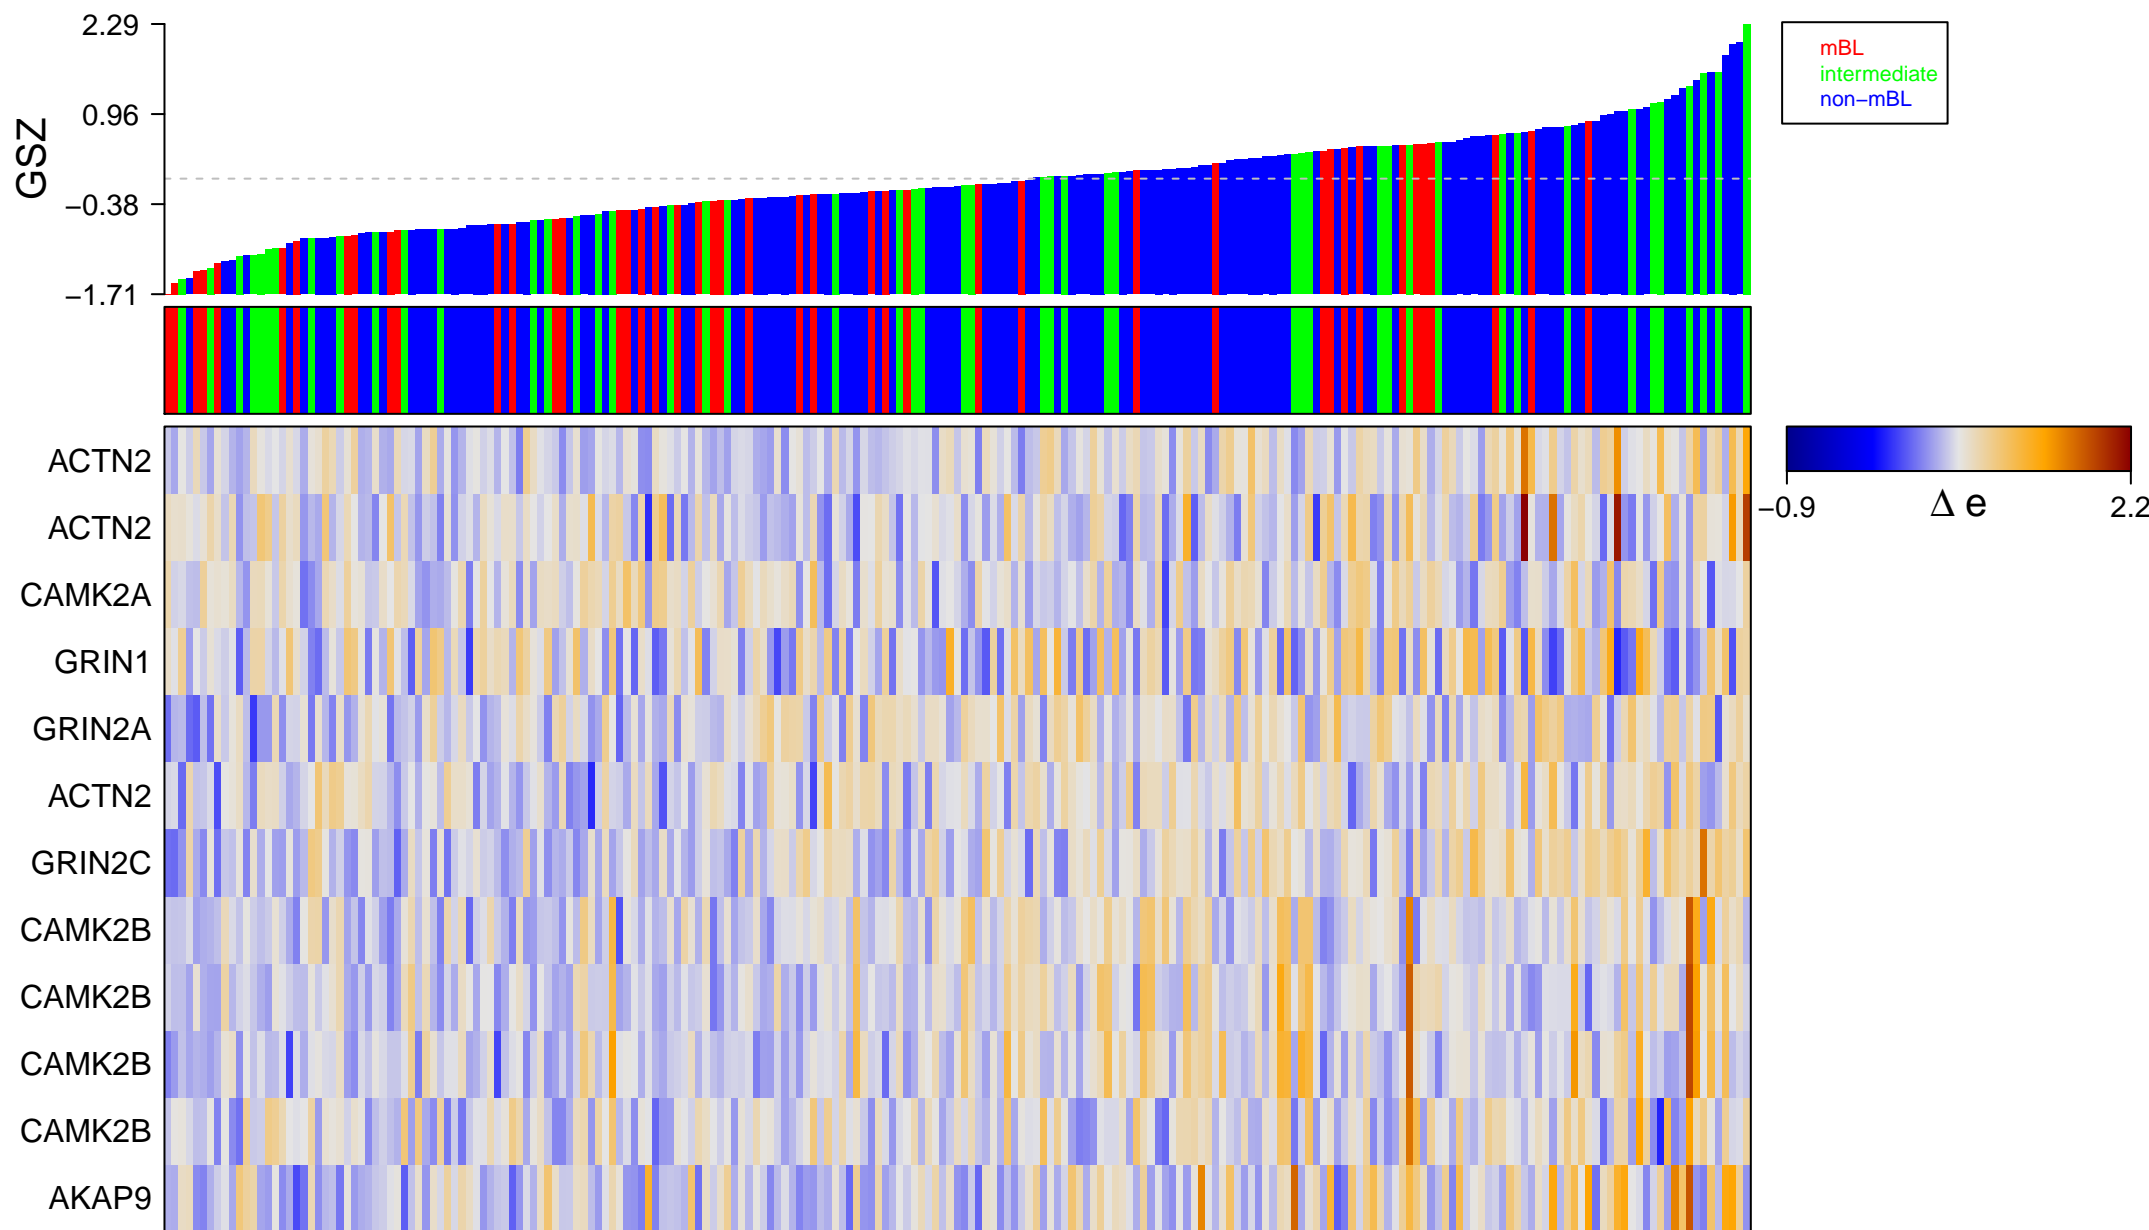

# REACTOME\_UNBLOCKING\_OF\_NMDA\_RECEPTOR\_Glutamate\_BINDING\_AND\_ACTIVATION

# \_UNBLOCKING\_OF\_NMDA\_RECEPTOR\_Glutamate\_BINDING\_AND\_ACTIVATION

■ on  
■ -  
□ off